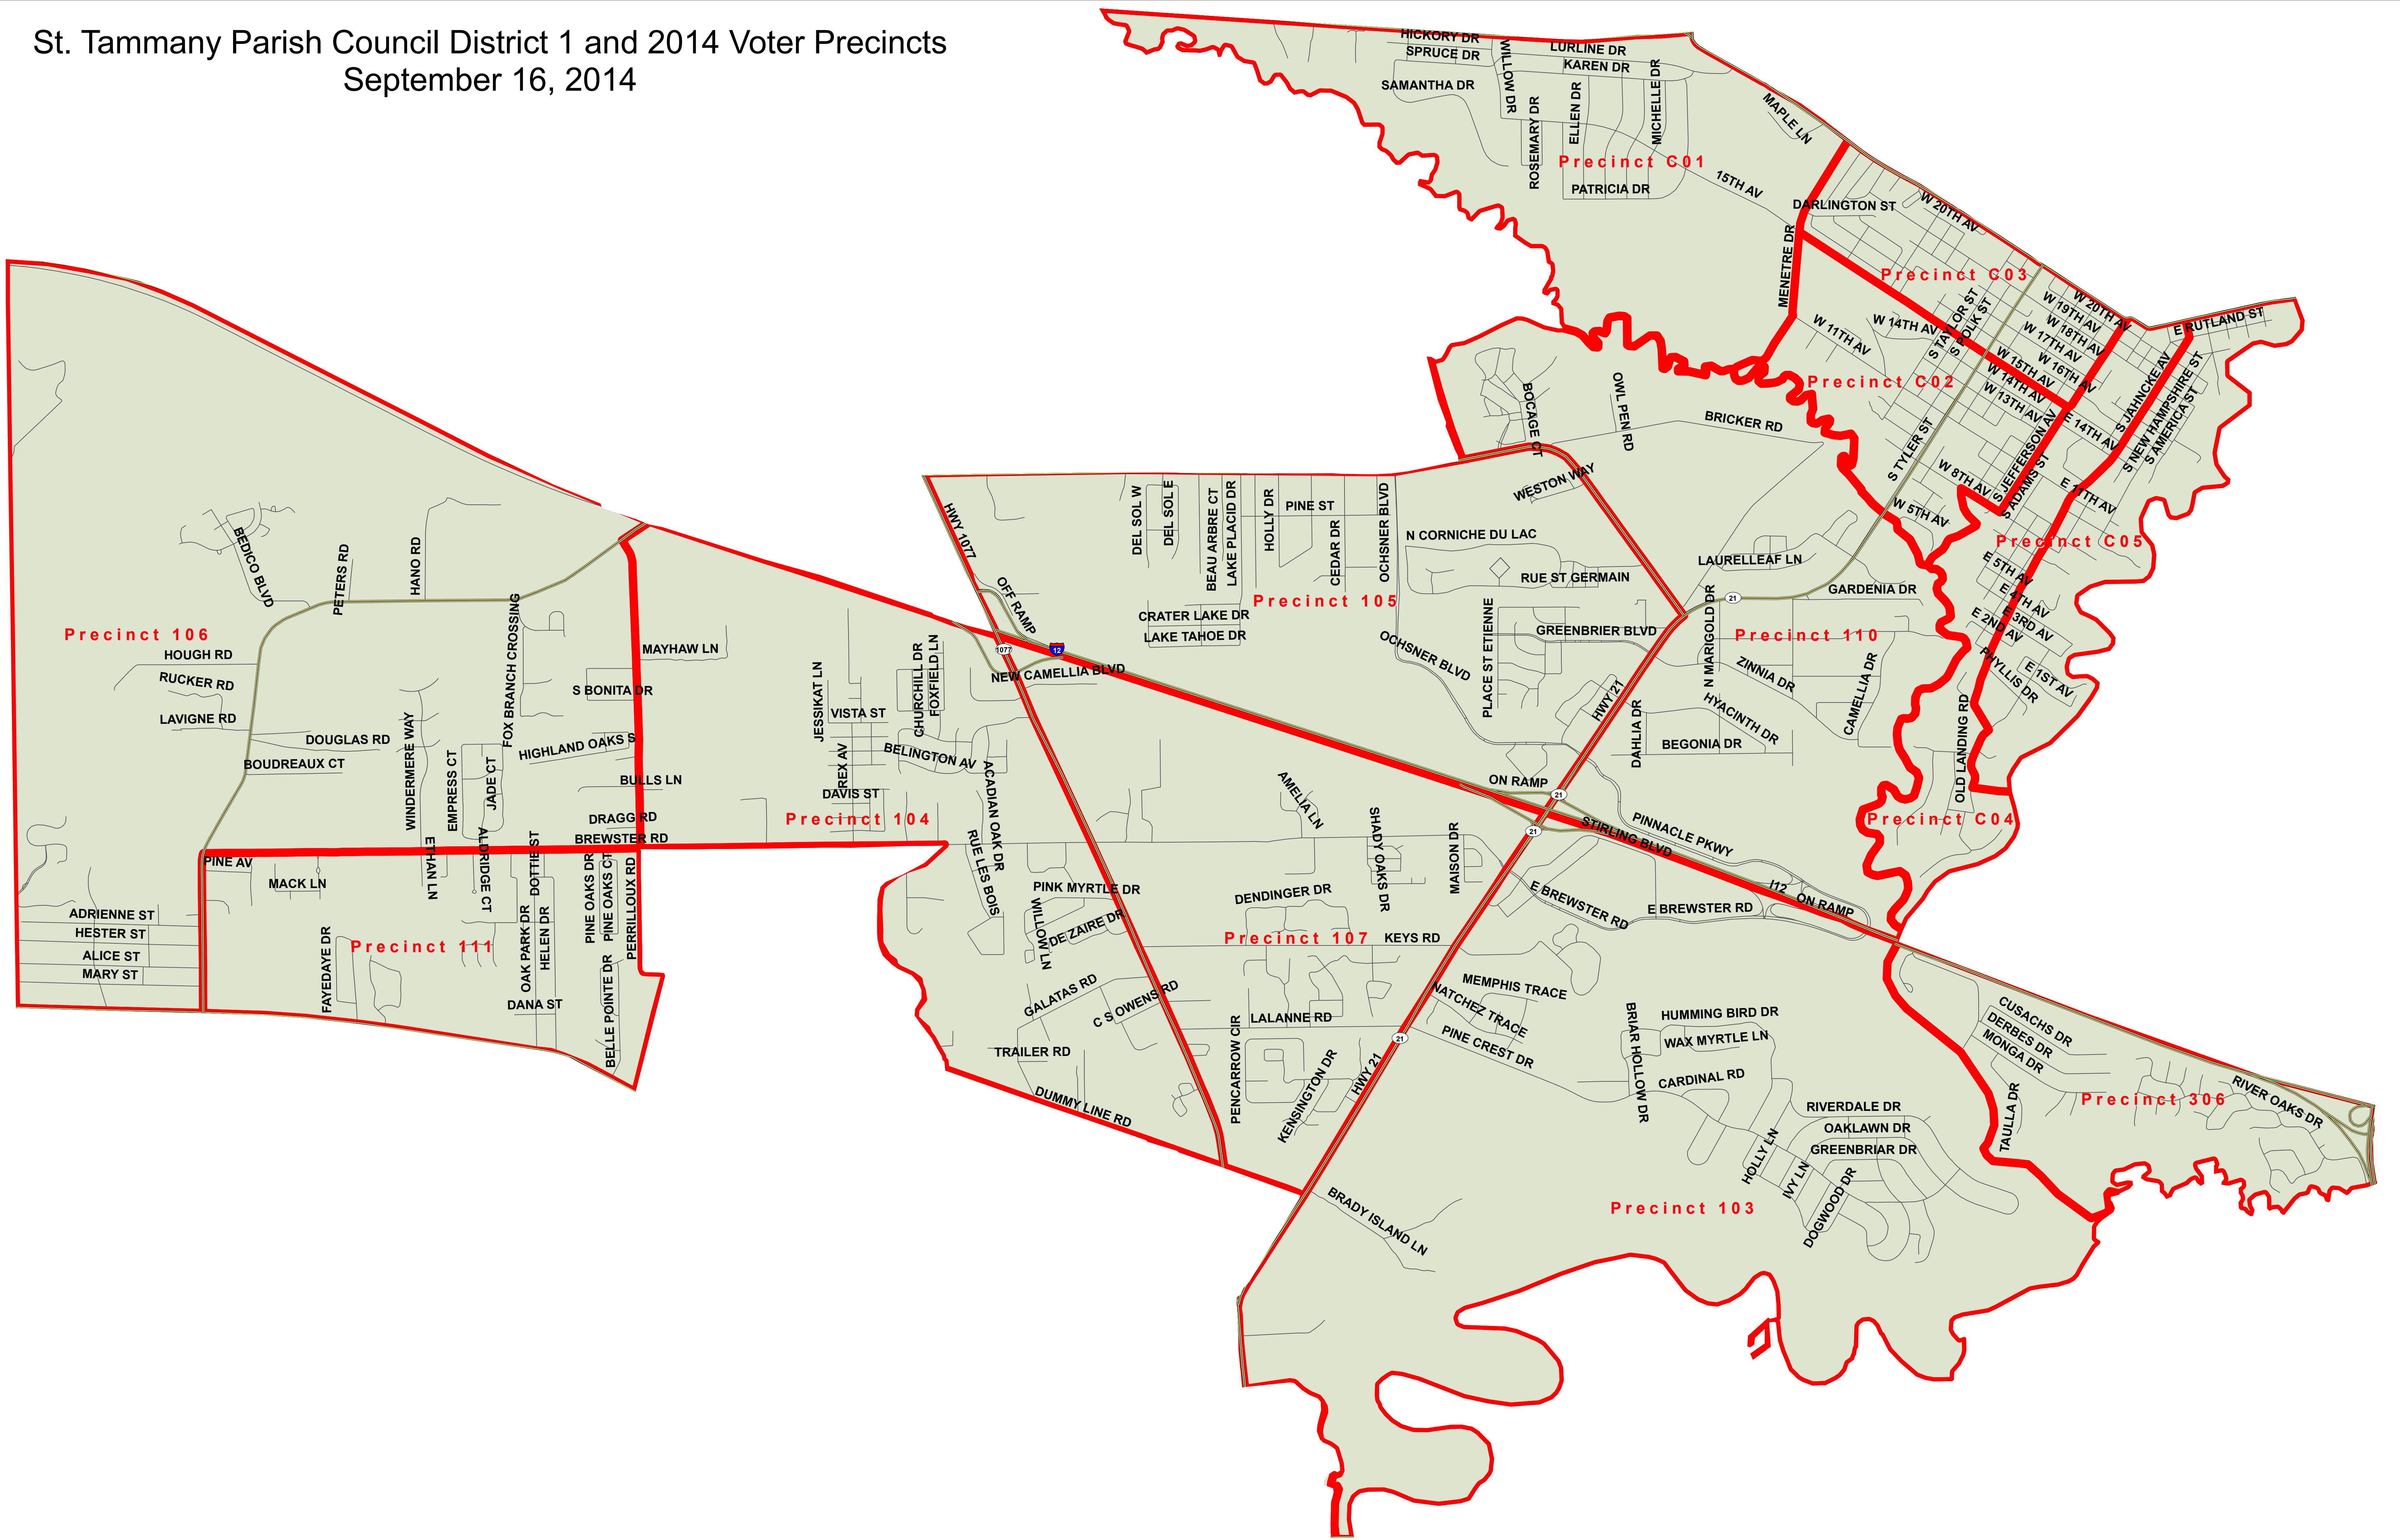

St. Tammany Parish Council District 1 and 2014 Voter Precincts  
September 16, 2014

**Legend**

- District 1
- Approved Precincts 2014
- Major Roads
- Streets

St. Tammany Parish Government  
P.O. Box 628  
Covington, LA 70434

MapID: 2014RPL050  
Created: 09/16/2014

This map was produced by St. Tammany Parish Government GIS. Note: This map is for planning purposes only. It is not a legally recorded plan, survey, official tax map or engineering schematic, and it is not intended to be used as such. Map layers were created from different sources at different scales, and the actual or relative geographic position of any feature is only as accurate as the source information. Copyright (c) 2014. St. Tammany Parish, Louisiana. All rights reserved.