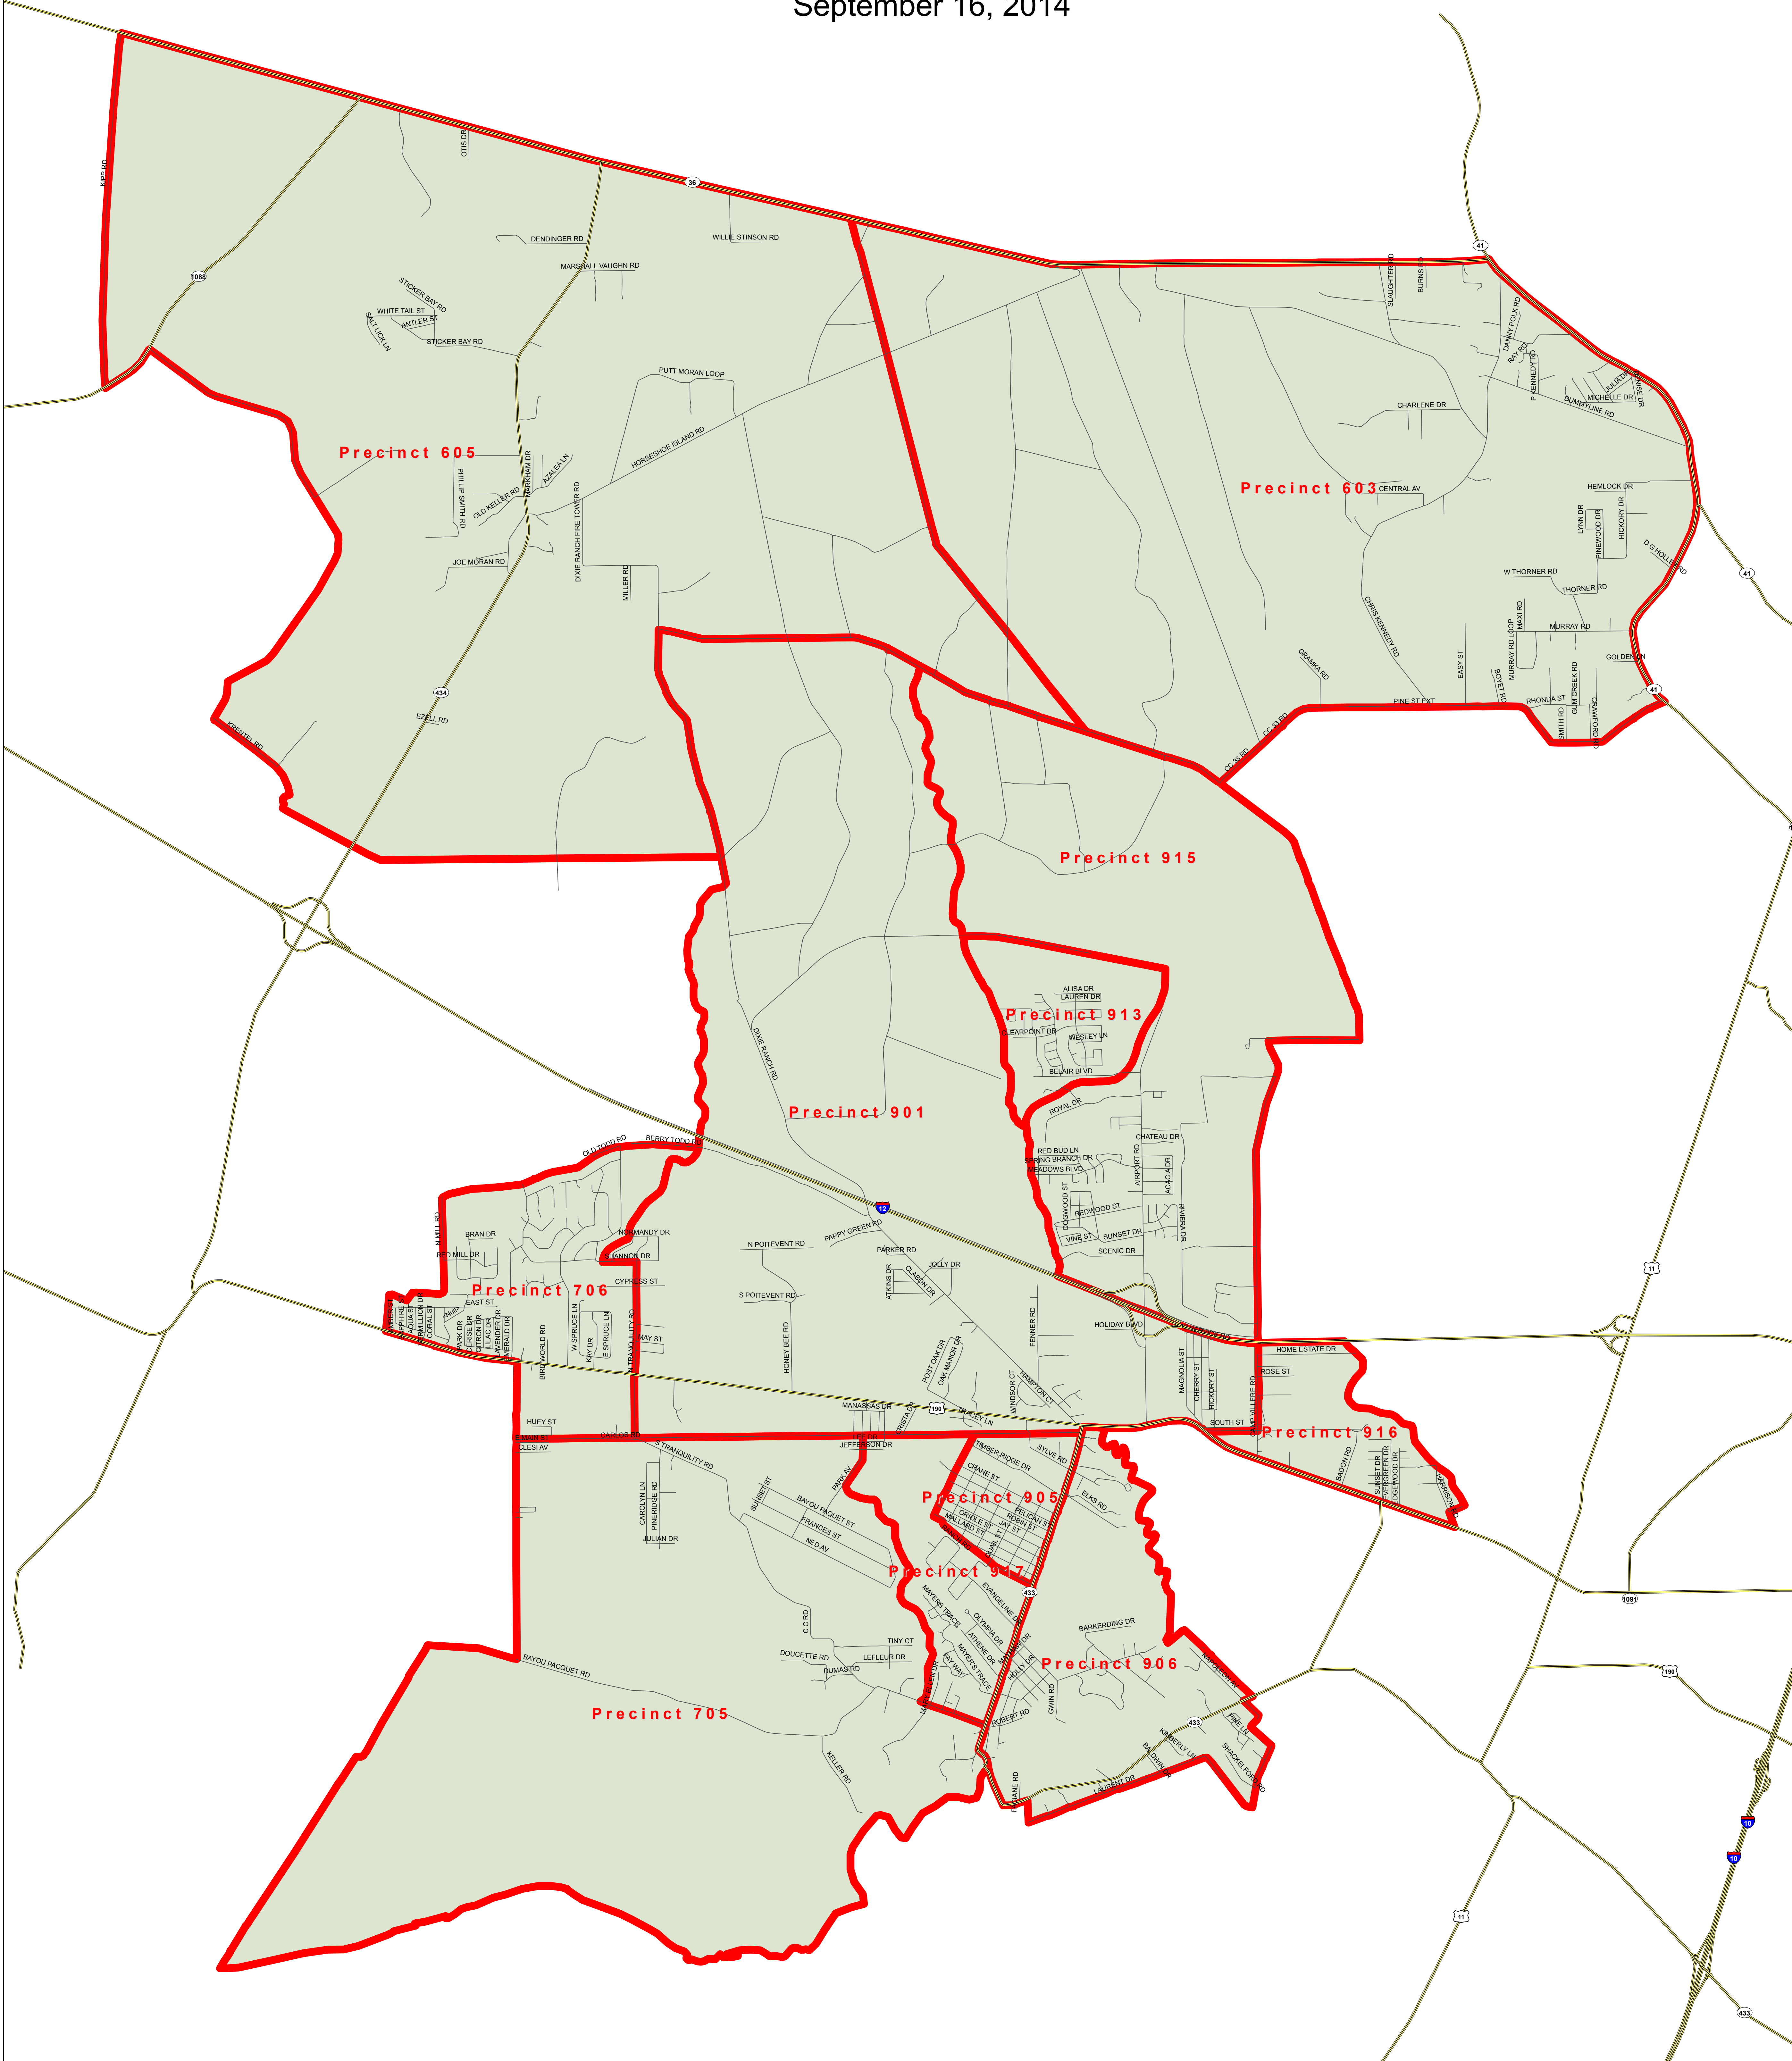

St. Tammany Parish Council District 11 and 2014 Voter Precincts

September 16, 2014

Legend

- District 11
- Approved Precincts 2014
- Major Roads
- Streets

St. Tammany Parish Government
P.O. Box 628
Covington, LA 70434

MapID: 2014RPL059
Created: 09/16/2014

This map was produced by St. Tammany Parish Government GIS. Note: This map is for planning purposes only. It is not a legally recorded plan, survey, official tax map or engineering schematic, and it is not intended to be used as such. Map layers were created from different sources at different scales, and the actual or relative geographic position of any feature is only as accurate as the source information. Copyright (c) 2014. St. Tammany Parish, Louisiana. All rights reserved.