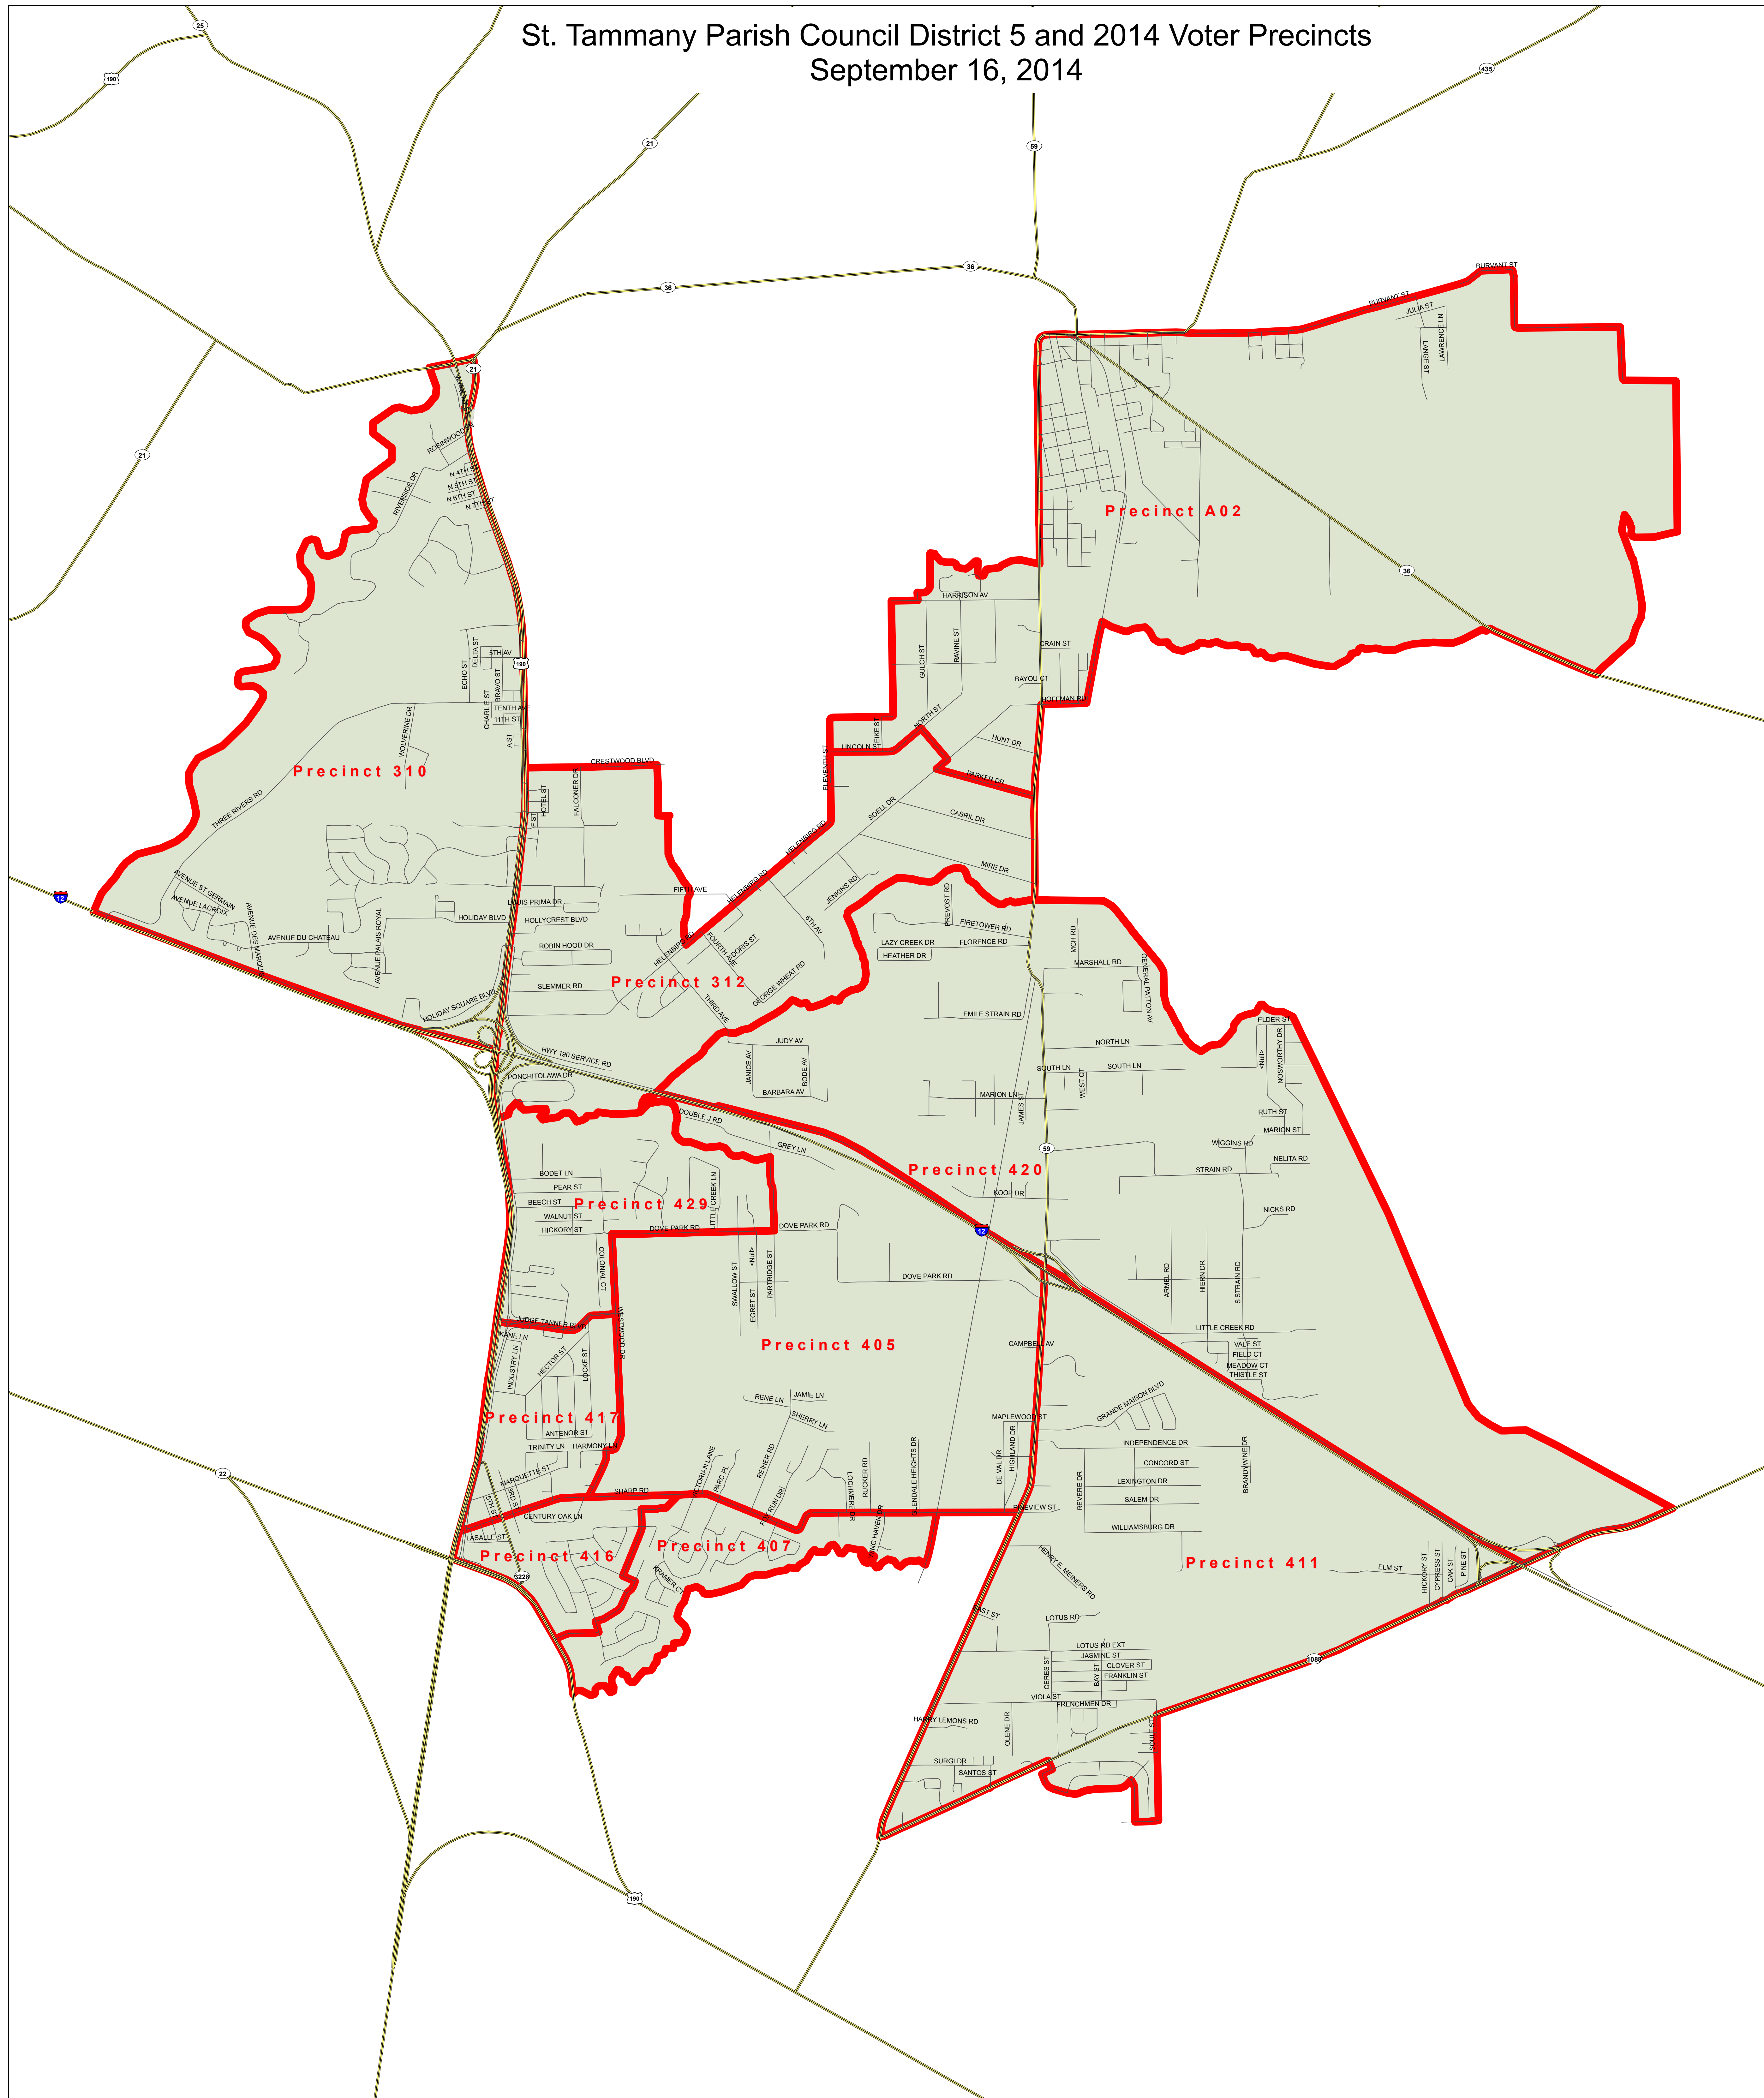

# St. Tammany Parish Council District 5 and 2014 Voter Precincts

## September 16, 2014