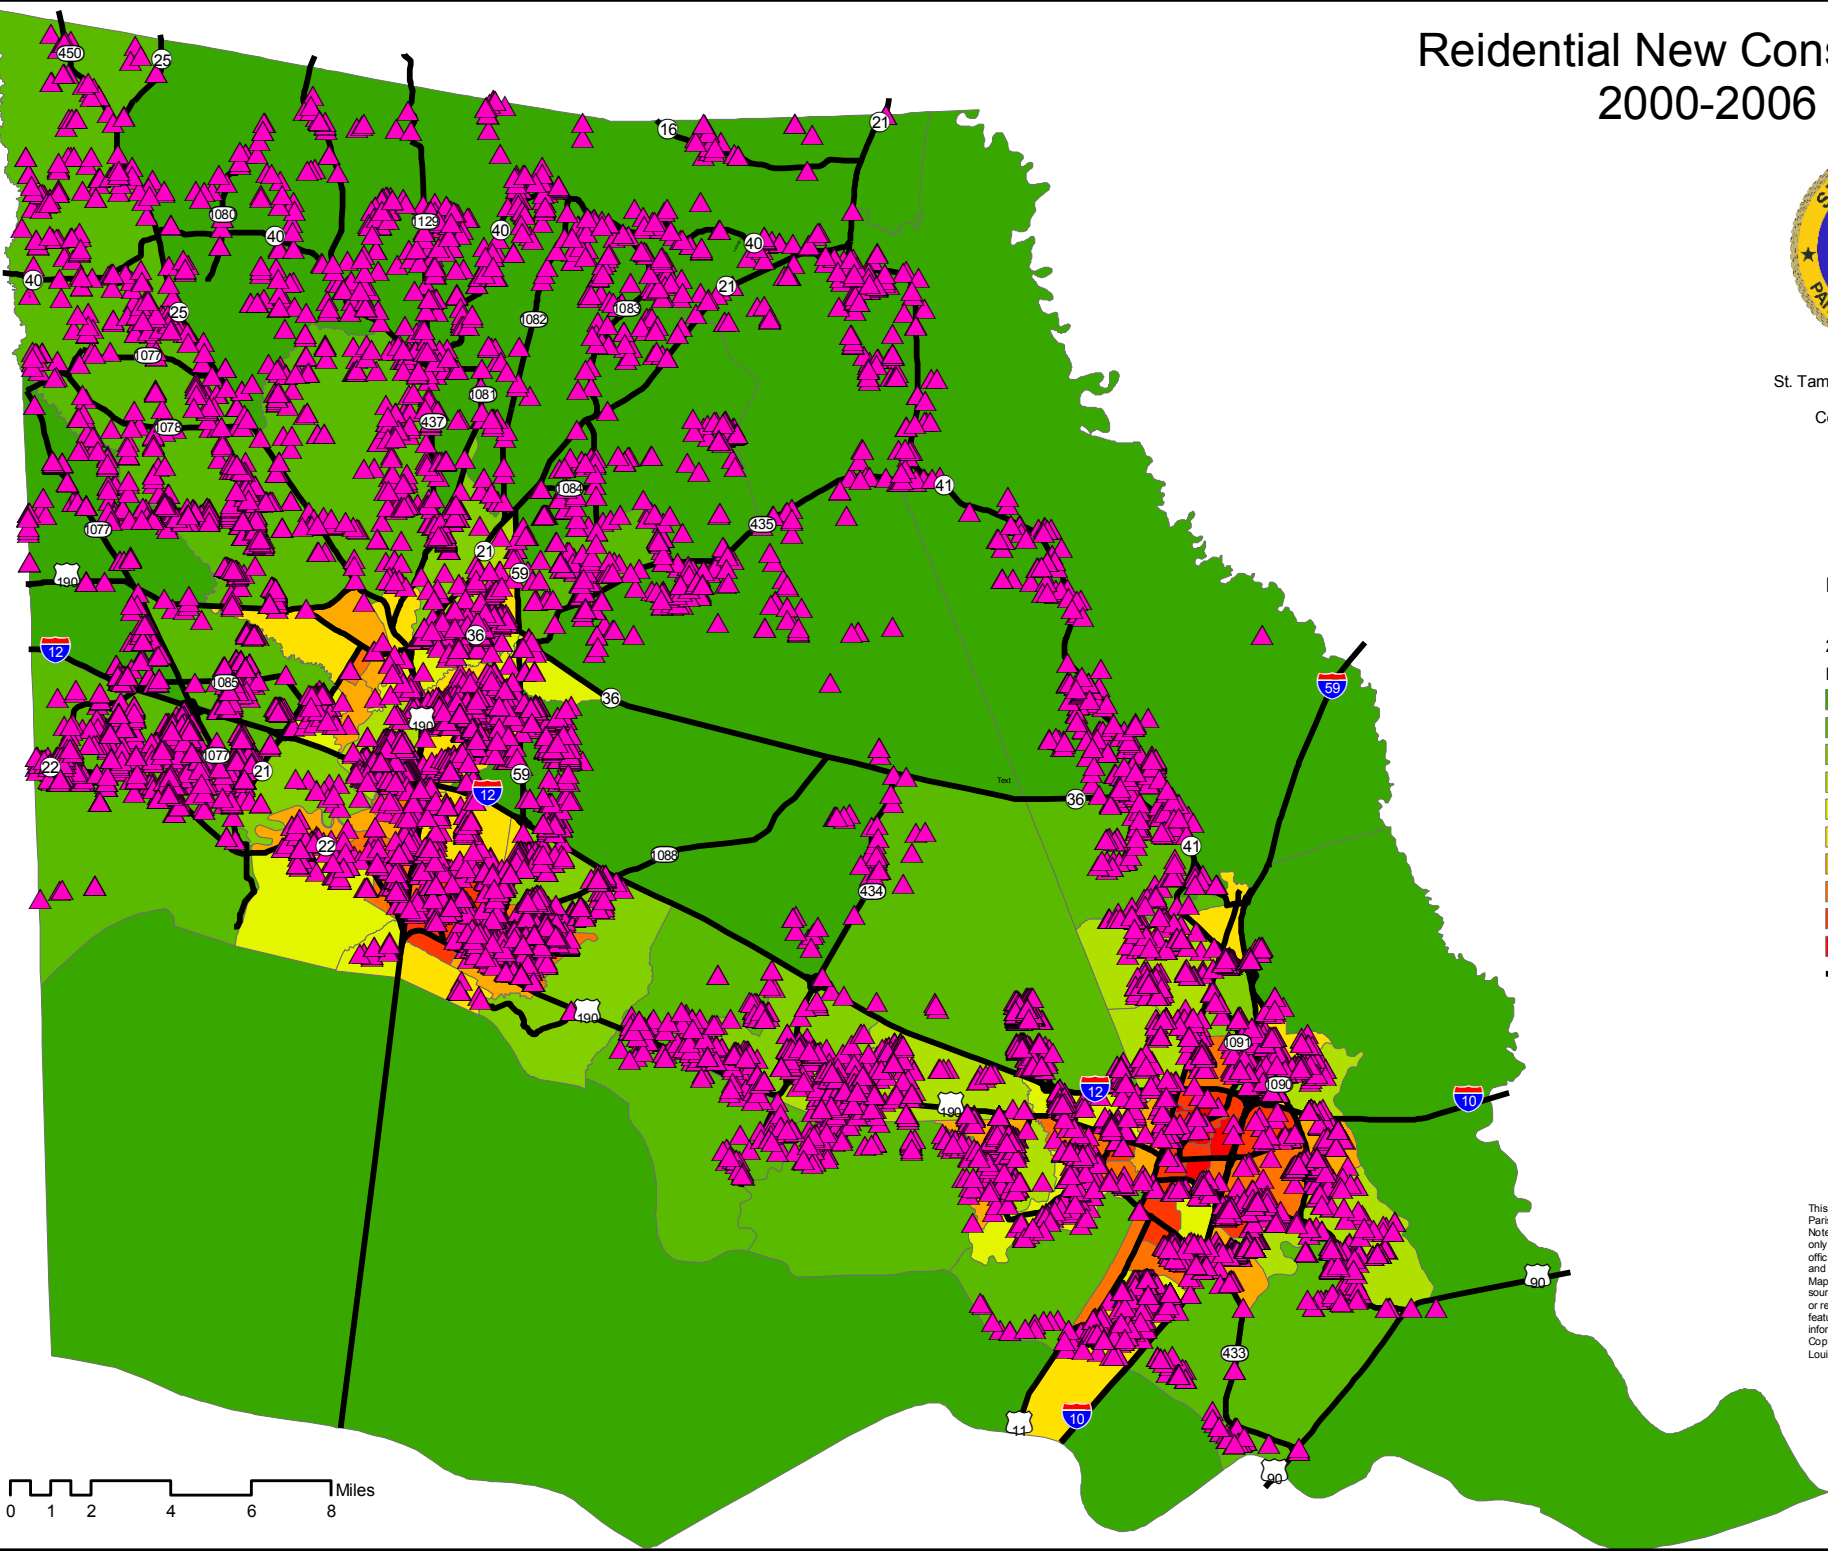

Reidential New Construction 2000-2006

St. Tammany Parish Government
P.O. Box 628
Covington, LA 70434

Kevin C. Davis,
President

Legend

▲ BP2000-2006-II

2000 Block Groups

Population Density

- 0 - 68
- 69 - 167
- 168 - 267
- 268 - 463
- 464 - 679
- 680 - 1050
- 1051 - 1501
- 1502 - 2251
- 2252 - 3226
- 3227 - 4293
- Major Roads