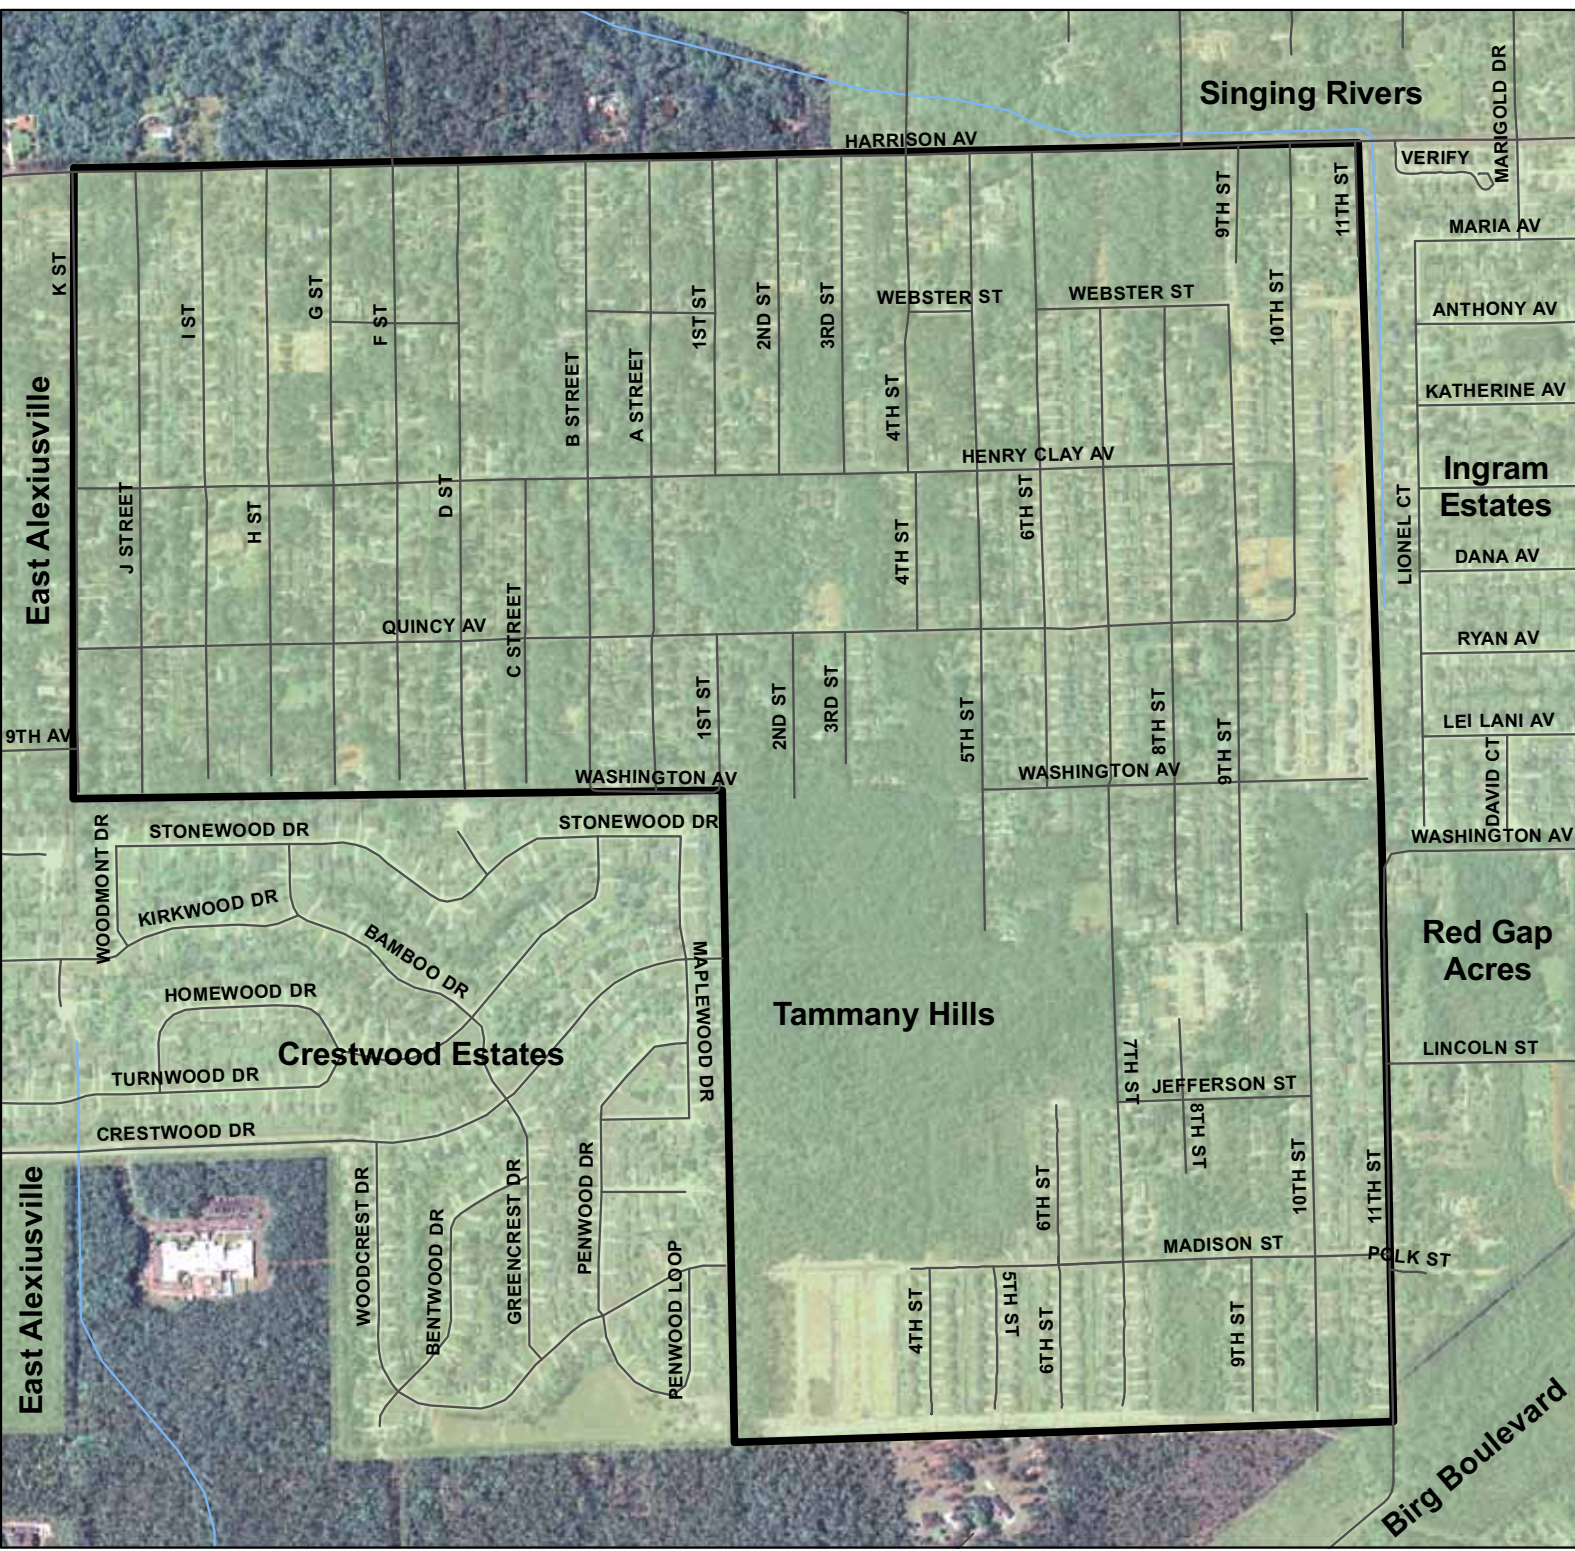

Tammany Hills Drainage Improvement Project 67029

St. Tammany Parish Government
P.O. Box 628
Covington, LA 70434

Kevin C. Davis,
President

Legend

- Streets
- Major Roads
- Streams
- Tammany Hills Subdivision
- Subdivisions

This map was produced by St. Tammany Parish Information Services.
Note: This map is for planning purposes only. It is not a legally recorded plan, survey, official tax map or engineering schematic, and it is not intended to be used as such.
Map layers were created from different sources at different scales, and the actual or relative geographic position of any feature is only as accurate as the source information.
Copyright (c) 2008. St. Tammany Parish, Louisiana. All rights reserved.